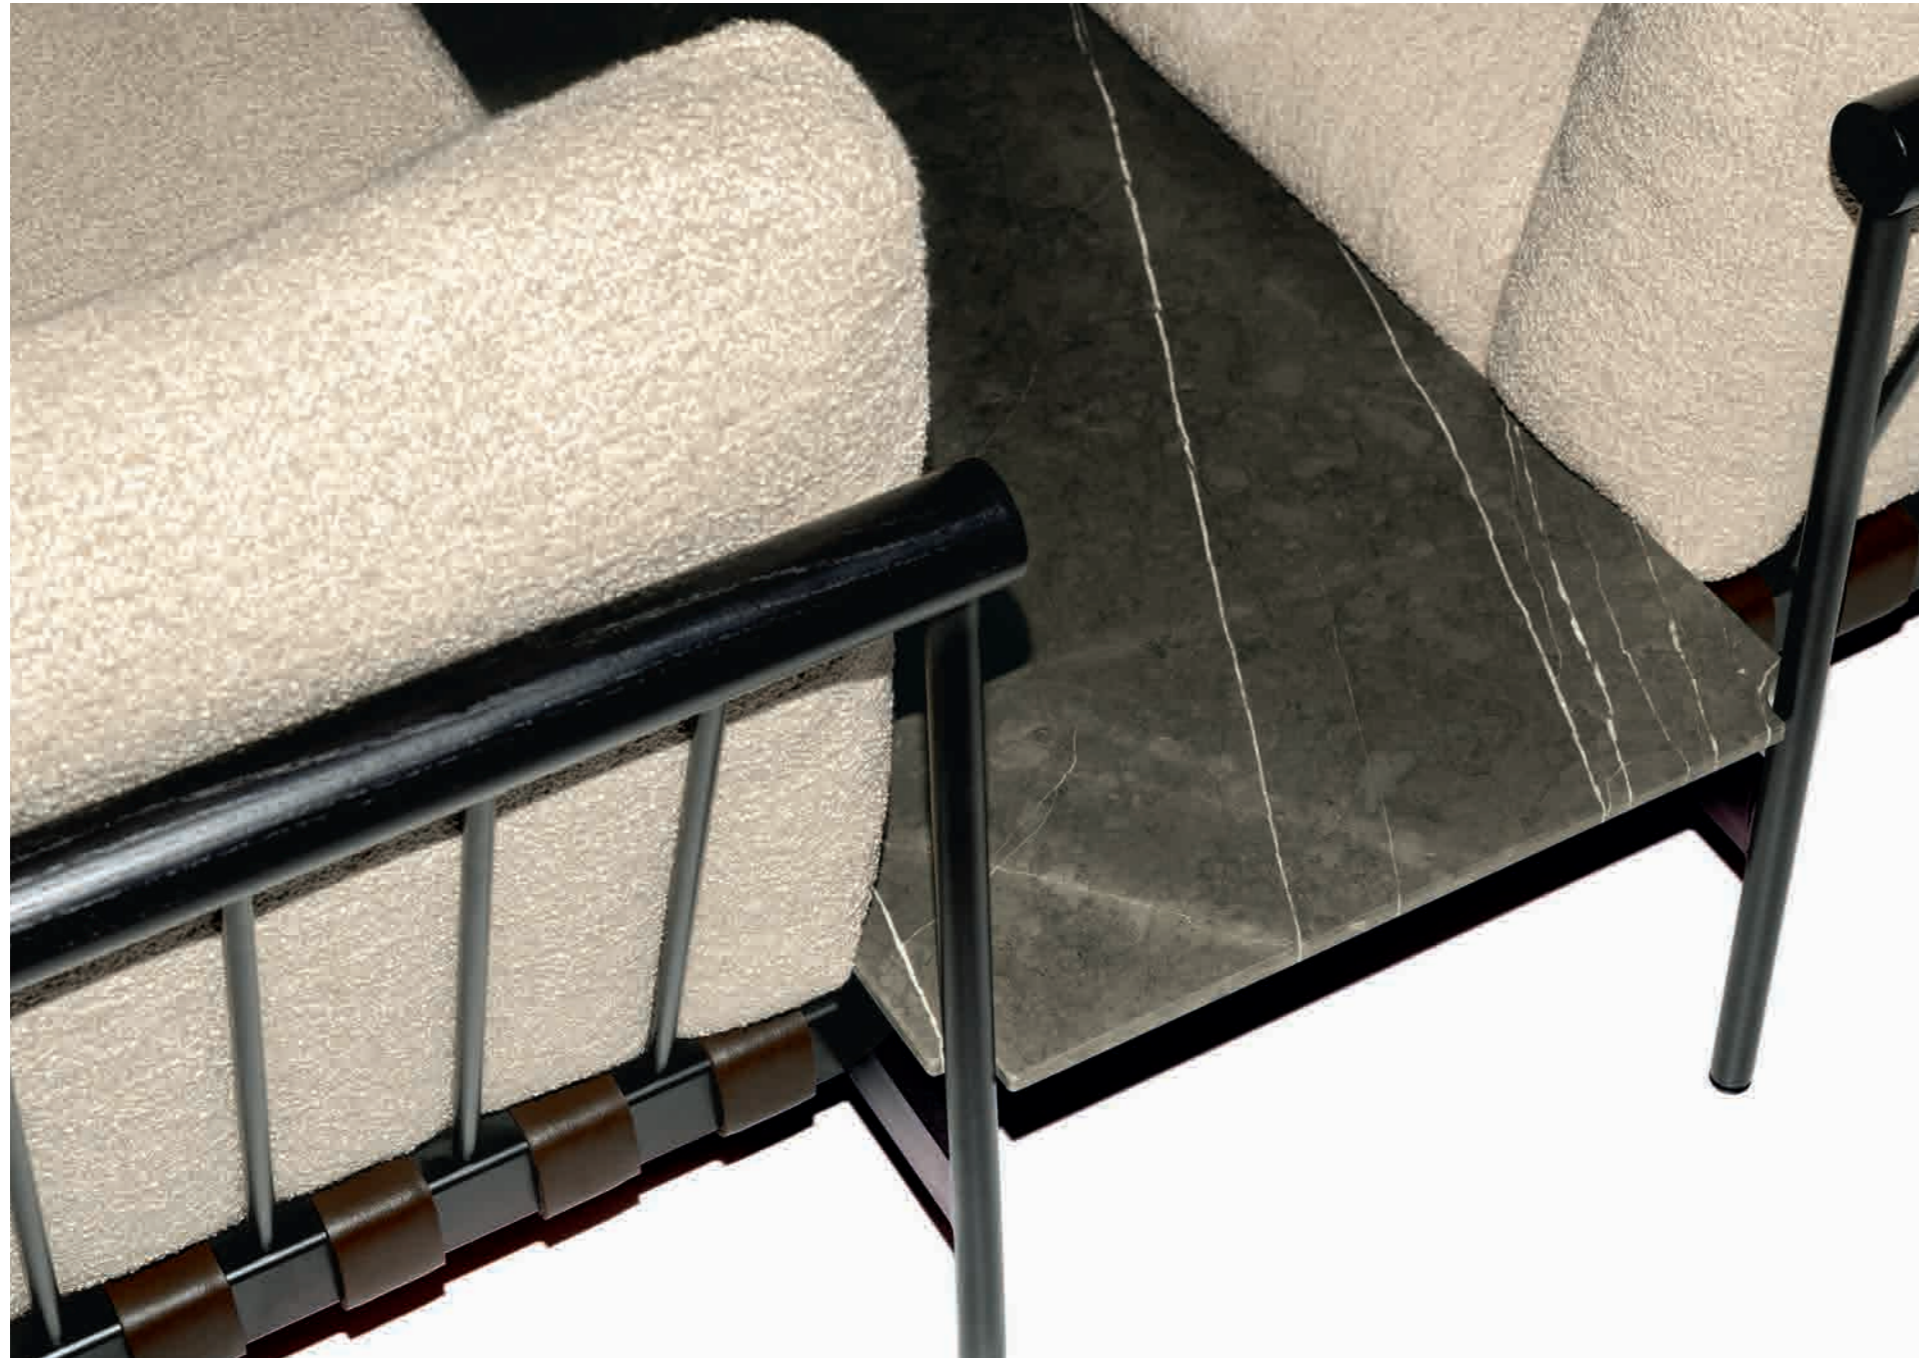

De Padova

606 Universal Shelving System / 1984
libreria bookcase

Blendy / O. Tahara 2018
poltrona armchair

Combi Cabinets / P. Lissoni 2019
contenitore cabinet

Elementi / E. Ossino 2018
lampada a sospensione
suspension lamp

Étiquette / GamFratesi 2019
divano componibile modular sofa

Étiquette / GamFratesi 2019
tavolino low table
10 11

De Padova

Étiquette / GamFratesi 2019
divano componibile modular sofa

Étiquette / GamFratesi 2019
tavolino low table
12 13