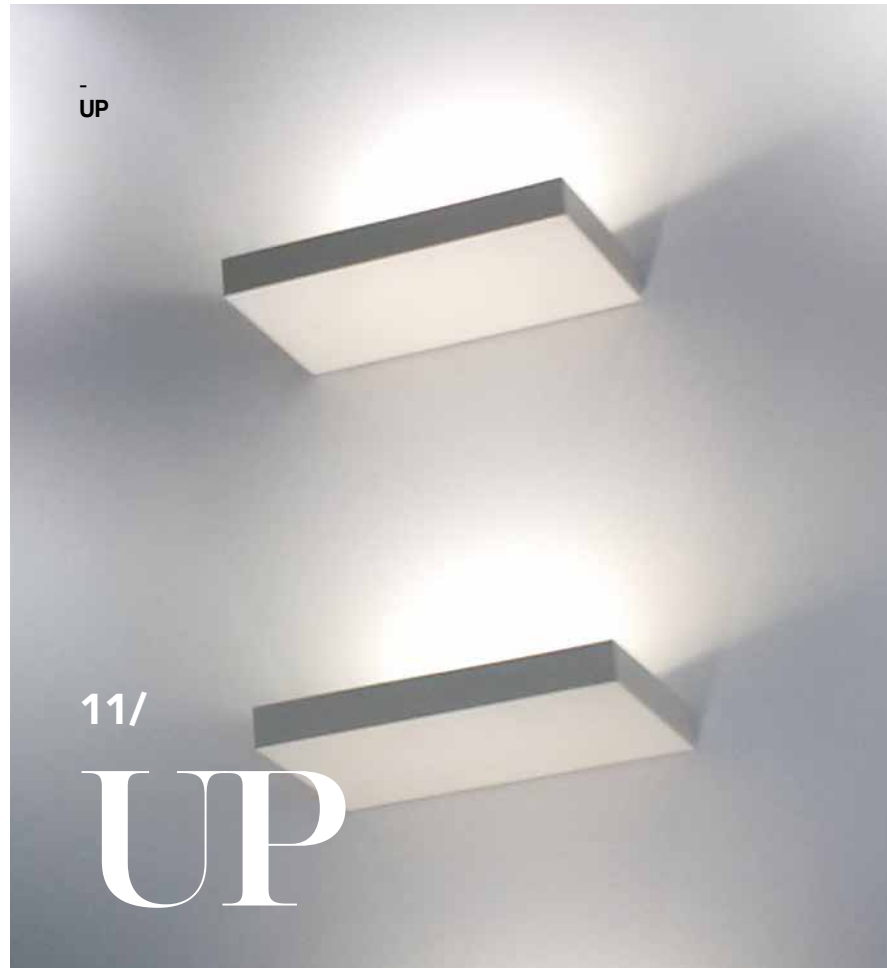

KITE RAIL
AX083

Material: Metal
Dimensions:
H: 193,5
base: 160 x 80
Light Source:
10w LED - 740 Lumen - 3000K

UP
AX170

Material: Thickness: 2,5 cm
COB LED, 2700°K, CRI 80
22 Watt, 1800 lumen
IP20 - Degree range 90 - 125
Not dimmable