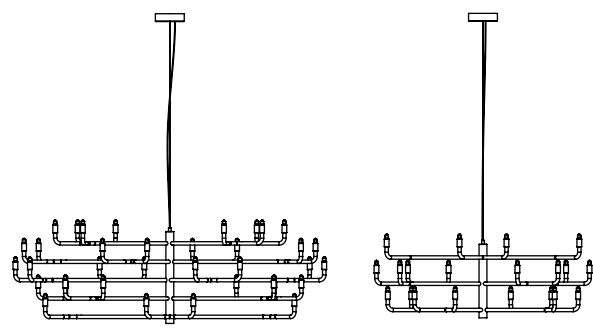

# GRAND SIECLE

DESIGN  
ALBERTO NASON

**Grand Siecle Big**  
AX28  
WIDTH: 1200  
HEIGHT: 396  
HALO OR LED  
UL COMPATIBLE  
VERSION AVAILABLE

**Grand Siecle Small**  
AX29  
WIDTH: 755  
HEIGHT: 295  
HALO OR LED  
UL COMPATIBLE  
VERSION AVAILABLE