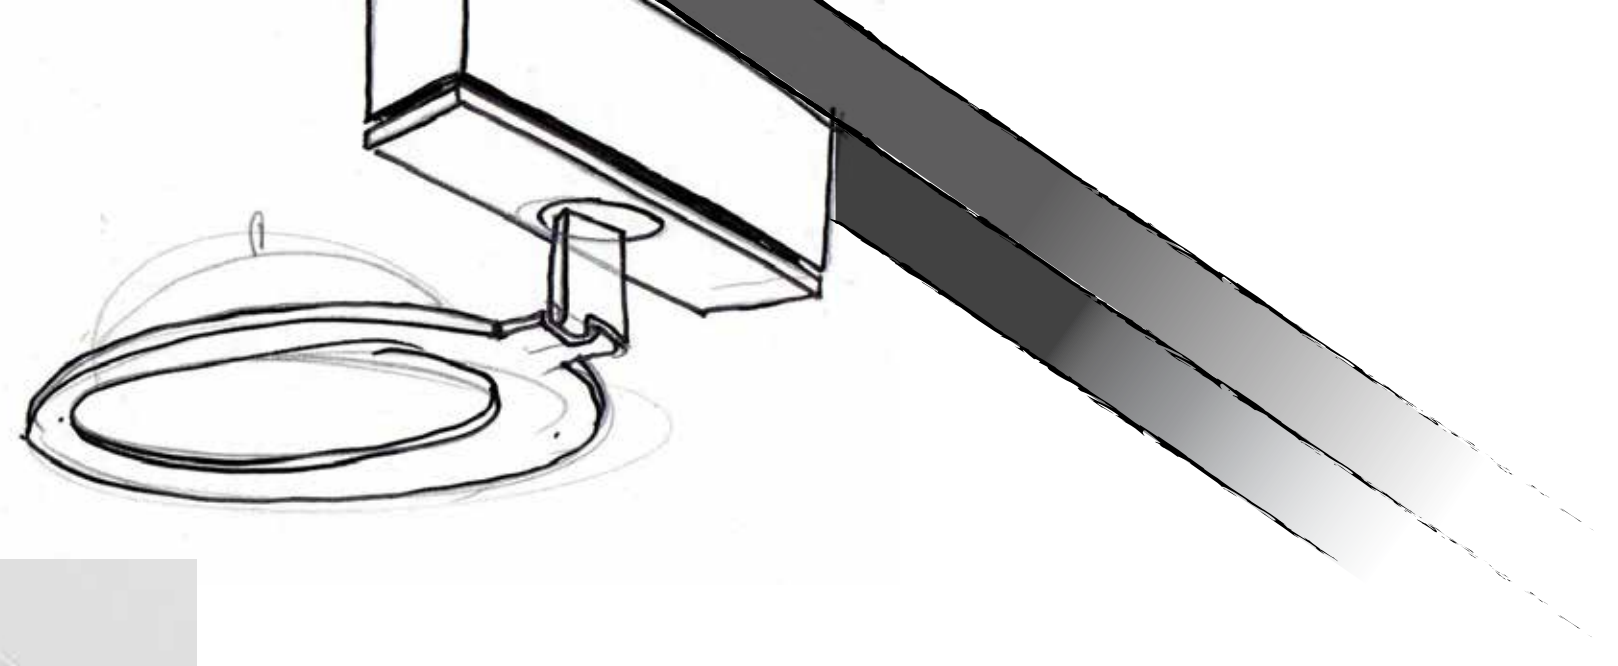

# KITE SERIES

DESIGN  
**GABI PERETTO**  
**XUGANG LIU**

**KITE CEILING**  
AX082

Material: Metal  
Dimensions:  
H: 193,5  
base: 160 x 80  
Light Source:  
10w LED - 740 Lumen - 3000K

MATT WHITE

MATT BLACK