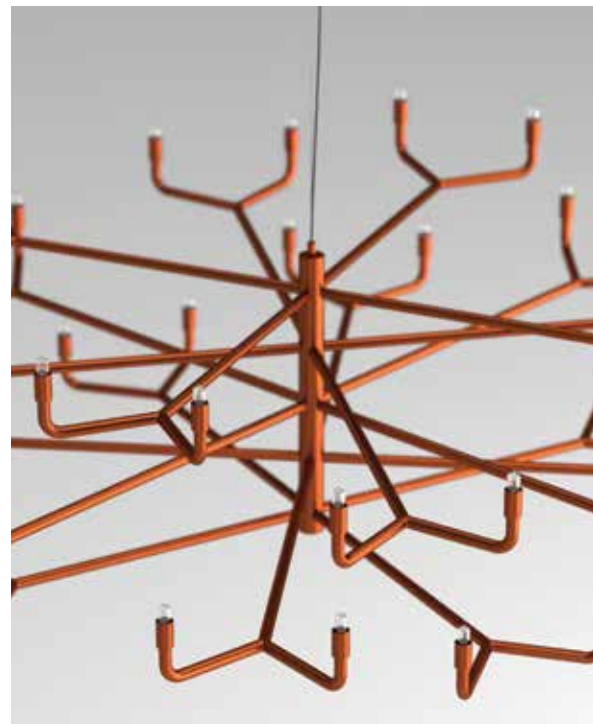

# GRAND SIECLE

DESIGN  
ALBERTO NASON

**Grand Siecle Big**  
AX28  
WIDTH: 1200  
HEIGHT: 396  
HALO OR LED  
UL COMPATIBLE  
VERSION AVAILABLE

**Grand Siecle Small**  
AX29  
WIDTH: 755  
HEIGHT: 295  
HALO OR LED  
UL COMPATIBLE  
VERSION AVAILABLE