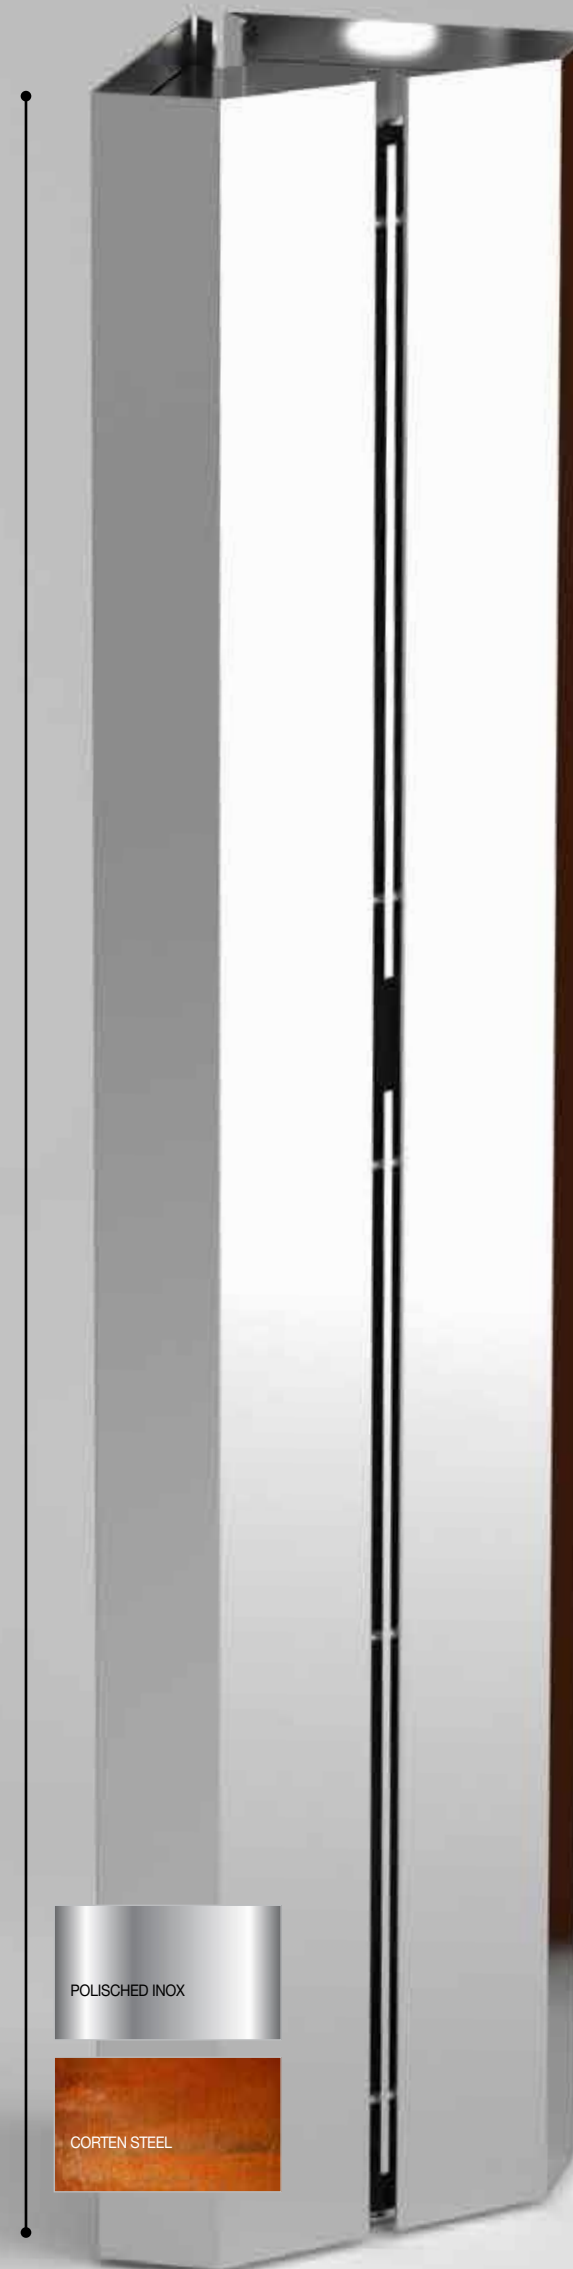

## THE MODERN CLASSIC. FROM XS TO XXL

DESIGN  
CHRISTOPHE GEVERS

**TUBE T**  
AX012  
Material: Aluminium  
Dimensions :  
Ø 100 x 250H  
Light Source: E27 max. 75W  
or LED

06/

# TUBE T

05/  
**IRON  
BEAM**

**IRON BEAM LAMP**  
AX191

Material: Metal, Fabric  
Dimensions :  
200 x 200 x 200  
Light Source: 40W 240v ES/E27  
Silver Cap - not included

07/  
**WOODEN  
LAMP**

**WOODEN LAMP**  
AX181

Material: Metal+wood  
Dimensions :  
140 x 100 x 120 H  
Light Source: Gu 10 Halo  
Dimmable

08/  
**SQUARE**

**SQUARE 2P**  
AX029

Material: Metal  
Dimensions :  
210 x 110  
Light Source: G9 Halo 2 x 40W  
or LED 3W

ALL COLORS  
CHECK OUR WEBSITE

1'18" TALL

POLISHED INOX

CORTEN STEEL