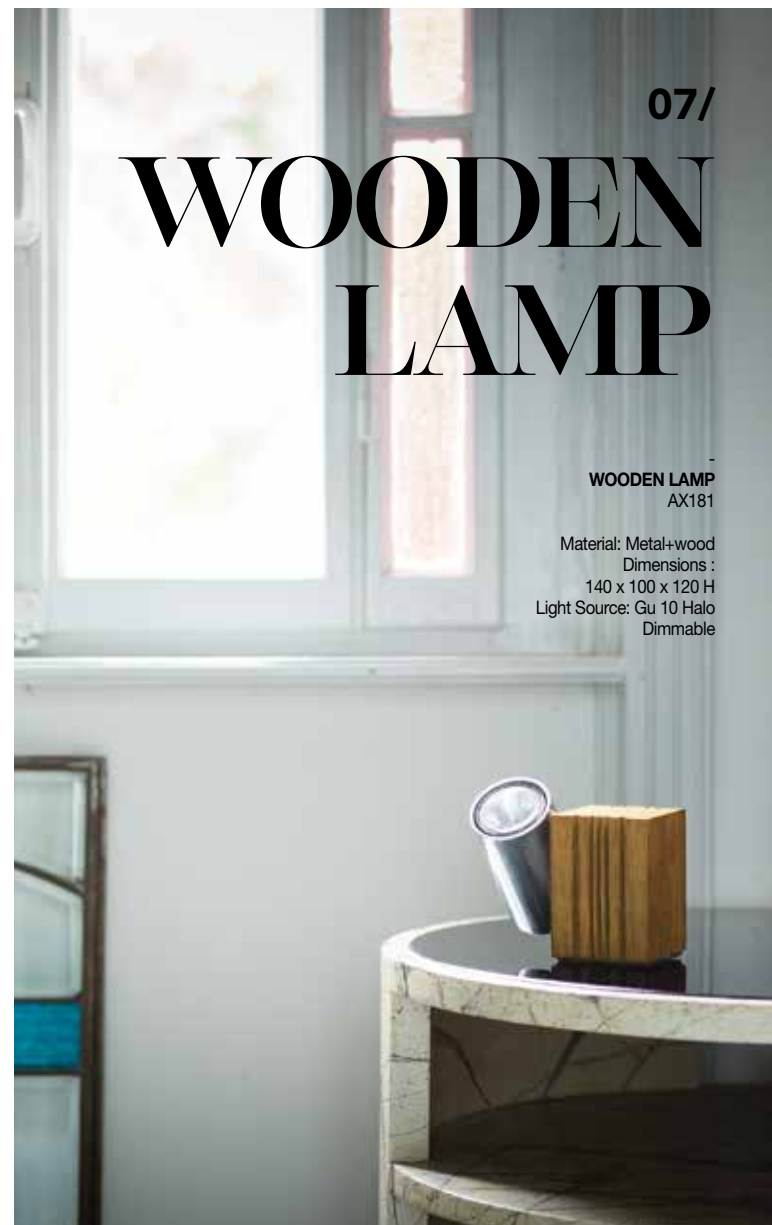

# TUBE T

05/  
**IRON  
BEAM**

**IRON BEAM LAMP**  
AX191

Material: Metal, Fabric  
Dimensions :  
200 x 200 x 200  
Light Source: 40W 240v ES/E27  
Silver Cap - not included

07/  
**WOODEN  
LAMP**

**WOODEN LAMP**  
AX181