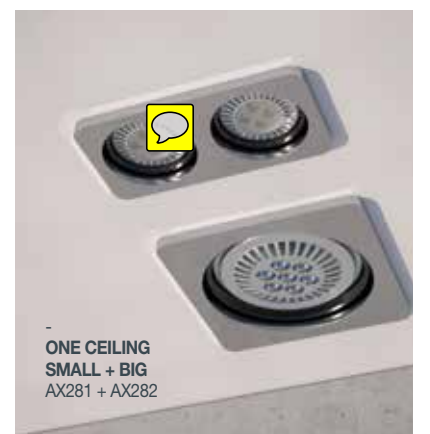

# ONE SERIES

DESIGN  
STEPHANE LEBRUN

ONE TABLE  
SMALL + MEDIUM  
AX090 + AX091

ONE FLOOR  
READING  
AX092

ONE WALL  
AX096

ONE CEILING  
SMALL + BIG  
AX281 + AX282

ONE WALL  
ARM  
AX098

ONE WALL  
LED  
AX095