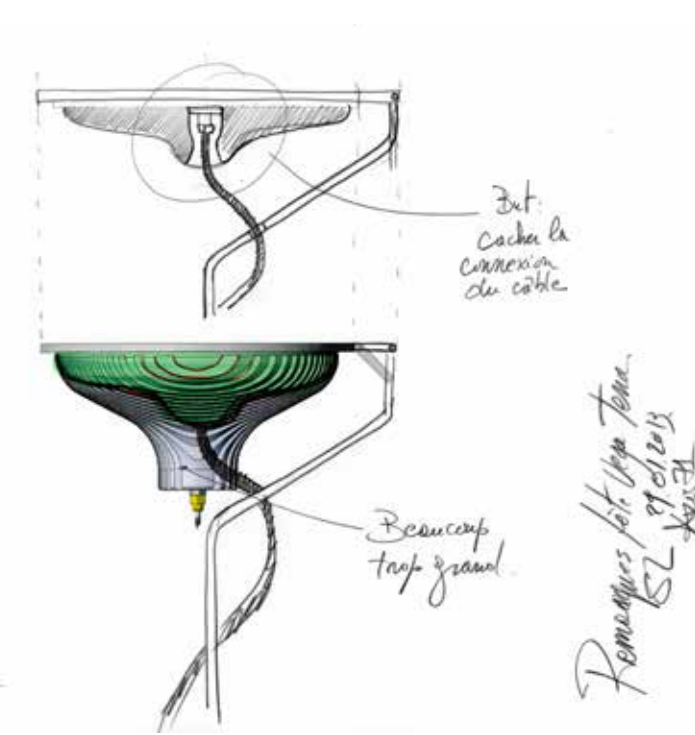

# 13/ VEGA

DESIGN  
STEPHANE LEBRUN

VEGA CEILING INCASSO  
AX010

Material: Metal  
Dimensions :  
H : 110 x 255  
Ring : Ø 125  
Base : 110 x 110  
Light Source:  
AR111 Halo or LED

VEGA TERRA  
AX011

Material: Metal  
Dimensions :  
H : 1800 mm  
base : 200 x 200 mm  
Light Source:  
33W LED - 1350 Lumen  
3000K

VEGA CEILING ON BASE  
AX010

Material: Metal  
Dimensions :  
H : 110 x 255  
Ring : Ø 125  
Base : 110 x 110  
Light Source:  
AR111 Halo or LED

VEGA SQUARE  
AND ROUND  
AX010