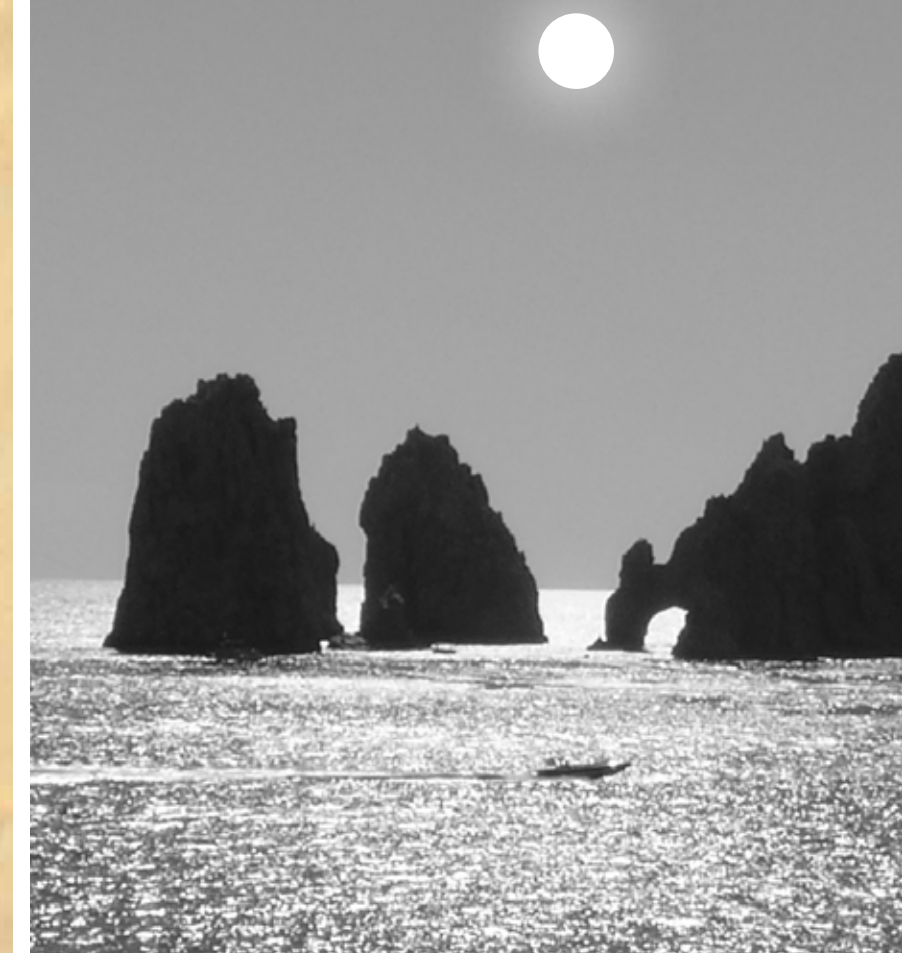

At night, AXIS71, has only one real competitor. Our bright shining moon. We will not lighten our lamps while she wraps our earth with her smooth light. All other nights it's up to you to enjoy the warm, tender light of the AXIS71 masterpieces. Another aspect of the pact is that we shall turn off all lights which we don't need for saving energy. Only this way we show respect for natural sources like earth and moon.

FOR THE LUNAR SCHEDULE,
SPACE.COM