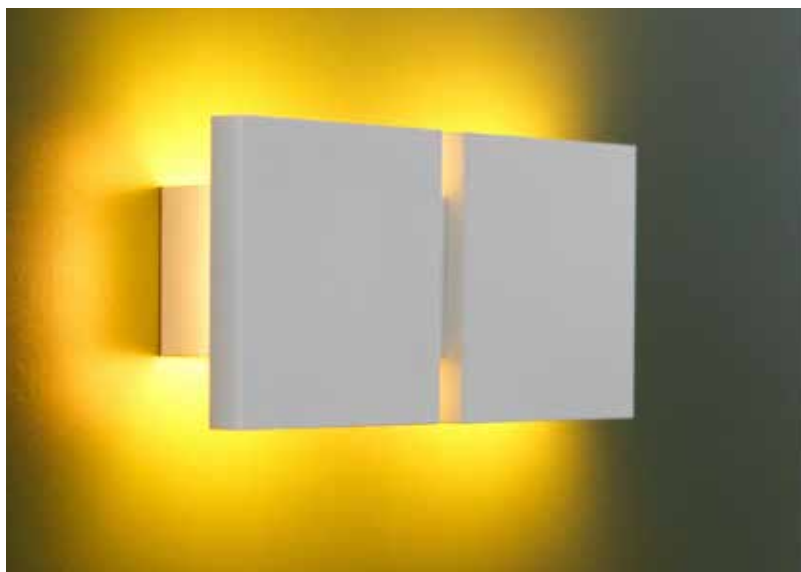

# TUBE T

05/  
**IRON  
BEAM**

**IRON BEAM LAMP**  
AX191

Material: Metal, Fabric  
Dimensions :  
200 x 200 x 200  
Light Source: 40W 240v ES/E27  
Silver Cap - not included

07/  
**WOODEN  
LAMP**

**WOODEN LAMP**  
AX181